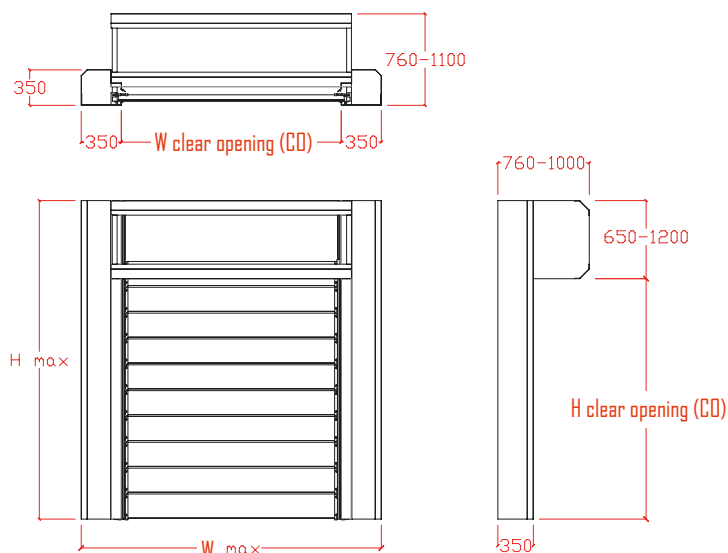

PARAMETERS	TECHNICAL OPERATIONAL DETAILS	
APPLICATION	Internal and external	
MAX DIMENSION *	W 7000 mm, H 6000 mm (for bigger dimension / special project, please, contact Thermicroll Technical dept.)	
OPENING SPEED *	Up to 1,5 m/s	
CLOSING SPEED *	Up to 0,5 m/s	
THERMAL CONDUCTIVITY *	~ U = 1,5 W/m²K	
ACOUSTICS *	22 Db	
WIND RESISTANCE *	Class: 2 - 4	
STRUCTURE	Standard: Galvanised steel	Optional: Steel powder-coated in RAL
DOOR BLADE 50MM	Standard: INSULATED: pre-painted aluminum RAL similar RAL 9006	Optional: INSULATION: powder coated aluminum in RAL pre-painted steel RAL 9006 powder coated steel in RAL EXTRUDED (transparent laths/airflow): aluminium OX powder coated aluminum in RAL
SPIRAL - GUIDES	PATENTED, in high density polyethylene PEHD 500000	
OPERATION	Duplex chain push- pull	
TOP COVER	Standard: (Mandatory) clear H < 2500 mm	Optional: clear H ≥ 2500 mm
CONTROL PANEL	Inverter	
POWER SUPPLY	Standard: Three-phase 400 V + N +T (16 A)	Optional: Single-phase 230 V (10 A)
FREQUENCY	50/60 Hz	
LIMIT SWITCH	Absolute Encoder	
GEAR MOTOR	Motorised asynchronous with 110 V electric brake for intensive high-frequency use	
MANUAL OPERATION IN CASE OF POWER FAILURE *	Standard: Single chain winch	Optional: Single Crank on Motor (at height)
SAFETY DEVICES	Light curtain barrier	
DURABILITY	3,000,000 cycles with periodic maintenance	

* on the door blade, installed accessories and door dimensions.

Dimensions *

Coating finishes range

● simil RAL 9006

● PAINT RAL

Thermicroll Srl reserves the right to make any changes it deems appropriate without notice. This data sheet does not constitute a contractual obligation.