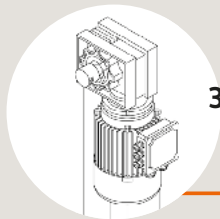

Thermicroll

Opening speed up to 1,5 m/s

3.000.000 cycles

Inverter Control Panel

Chain Transmission
Push - Pull

Spiral Wrap

Frictionless between Panels

Panels 50mm thick
Thermal insulation
~ 1,5 W/m2K

Wind resistance
Up to class 4

PARAMETERS	TECHNICAL OPERATIONAL DETAILS	
APPLICATION	Internal and external	
MAX DIMENSION *	W 7000 mm, H 6000 mm (for bigger dimension / special project, please, contact Thermicroll Technical dept.)	
OPENING SPEED *	Up to 1,5 m/s	
CLOSING SPEED *	Up to 0,5 m/s	
THERMAL CONDUCTIVITY *	~ U = 1,5 W/m ² K	
ACOUSTICS *	22 Db	
WIND RESISTANCE *	Class: 2 - 4	
STRUCTURE	Standard: Galvanised steel	Optional: Steel powder-coated in RAL
DOOR BLADE 50MM	Standard: INSULATED: pre-painted aluminum RAL similar RAL 9006	Optional: INSULATION: powder coated aluminum in RAL pre-painted steel RAL 9006 powder coated steel in RAL EXTRUDED (transparent laths/airflow): aluminium OX powder coated aluminum in RAL
SPIRAL - GUIDES	PATENTED, in high density polyethylene PEHD 500000	
OPERATION	Duplex chain push- pull	
TOP COVER	Standard: (Mandatory) clear H < 2500 mm	Optional: clear H ≥ 2500 mm
CONTROL PANEL	Inverter	
POWER SUPPLY	Standard: Three-phase 400 V + N +T (16 A)	Optional: Single-phase 230 V (10 A)
FREQUENCY	50/60 Hz	
LIMIT SWITCH	Absolute Encoder	
GEAR MOTOR	Motorised asynchronous with 110 V electric brake for intensive high-frequency use	
MANUAL OPERATION IN CASE OF POWER FAILURE *	Standard: Single chain winch	Optional: Single Crank on Motor (at height)
SAFETY DEVICES	Light curtain barrier	
DURABILITY	3,000,000 cycles with periodic maintenance	